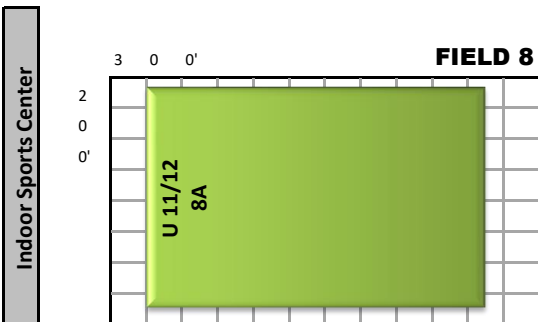

SOCCER PARK LAYOUT - Fall 2022

Aug 29 - Oct 30

WEST HAMILTON AVENUE

SCALE	
	= 25'
4	- U6
4	- U8
4	- U10
3	- U12
2	- U14