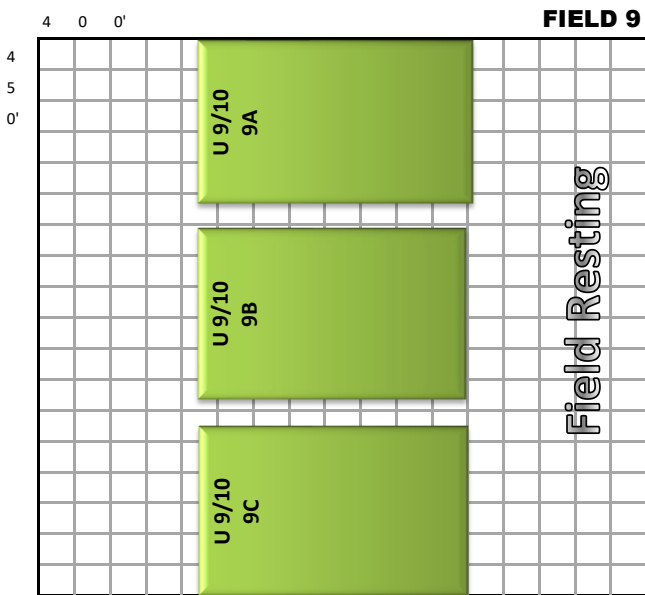

SOCCER PARK LAYOUT - Fall 2022

Aug 29 - Oct 30

WEST HAMILTON AVENUE

SCALE	
	= 25'
4	- U6
4	- U8
4	- U10
3	- U12
2	- U14