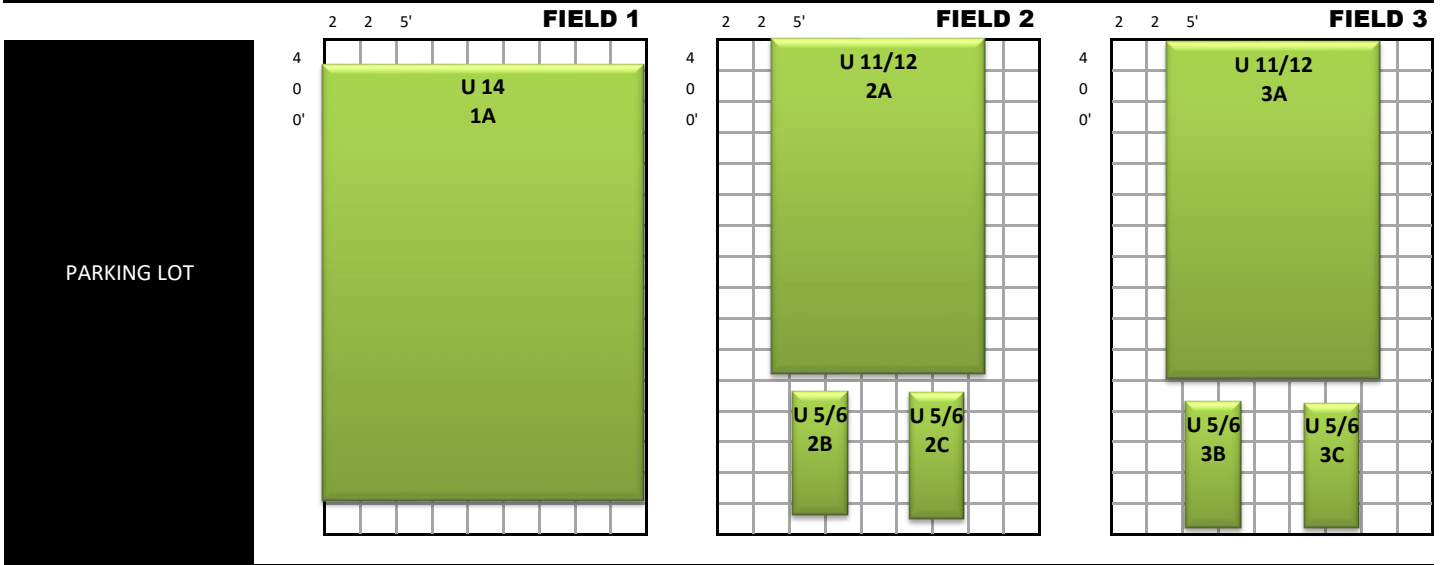

SOCCER PARK LAYOUT - Fall 2022

Aug 29 - Oct 30

WEST HAMILTON AVENUE

SCALE	
	= 25'
4	- U6
4	- U8
4	- U10
3	- U12
2	- U14