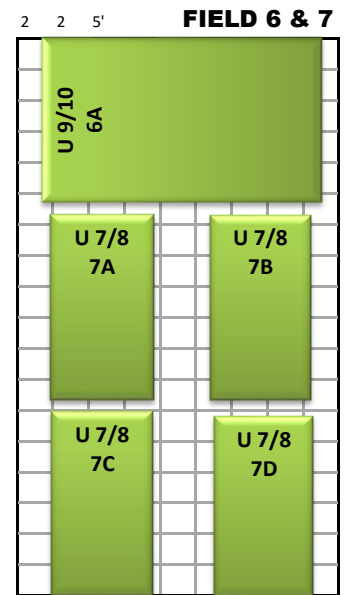

SOCCER PARK LAYOUT - Fall 2022

Aug 29 - Oct 30

WEST HAMILTON AVENUE

SCALE	
	= 25'
4	- U6
4	- U8
4	- U10
3	- U12
2	- U14